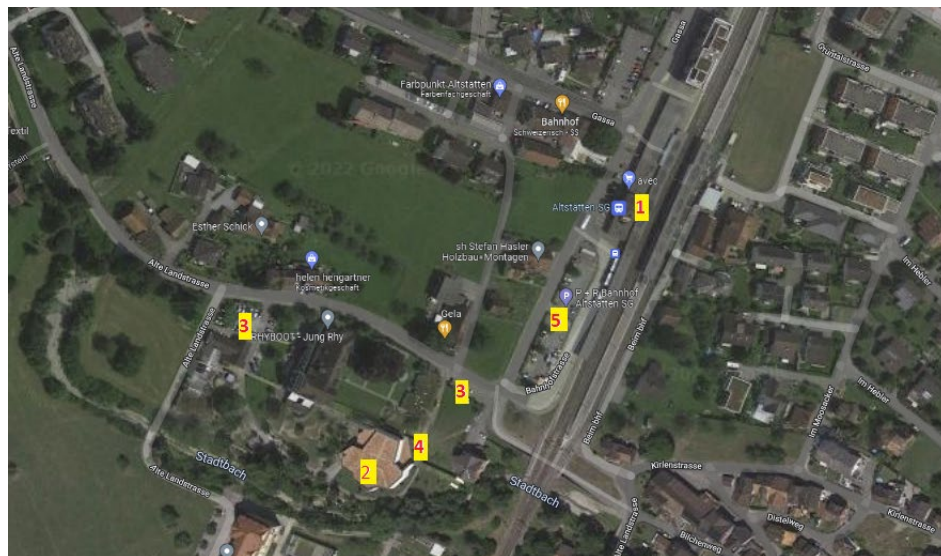

Arriving by Train/Bus | *Ankunft mit Zug/Bus*

Bus stop = Altstätten SG, Bahnhof

Train | *Zug* stop = Altstätten SG

Find your connections here | *finde deine Verbindungen hier:*

www.sbb.ch